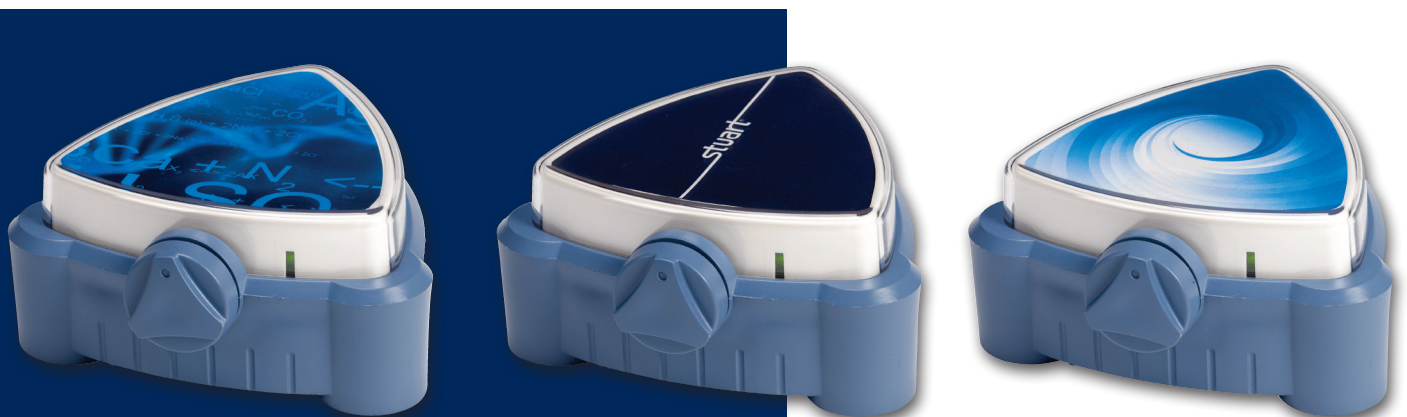

SM5

Mini Stirrer

The SM5 mini stirrer from Stuart is a powerful magnetic stirrer, capable of stirring up to 1 litre, the stirring speed is adjustable up to 2,000rpm. The mini stirrer is available in a choice of designs, please ensure you use the correct order code to receive your chosen model.

The unit is made from robust polypropylene with a chemically resistant polycarbonate top.

Technical Specification

Capacity, Litres	1
Speed, rpm	350 to 2,000
Weight, g	500
Dimensions, w x d x h, mm	143 x 143 x 66
Electrical supply	120-230V, 50-60Hz
IP Rating	IPX1

Key Features

- Lightweight stirrer
- Capable of stirring up to 1L
- Universal power adaptor
- Choice of designs
- With BioCote antimicrobial protection

SM5

Model: SM5/Stuart

Ordering Information

Model	Description
SM5/STUART	Stuart mini stirrer, Stuart fascia
SM5/BIBBY	Stuart mini stirrer, Bibby fascia
SM5/SWIRL	Stuart mini stirrer, Swirl fascia

SM5

Left Model: SM5/BIBBY

Middle Model: SM5/STUART

Right Model: SM5/SWIRL